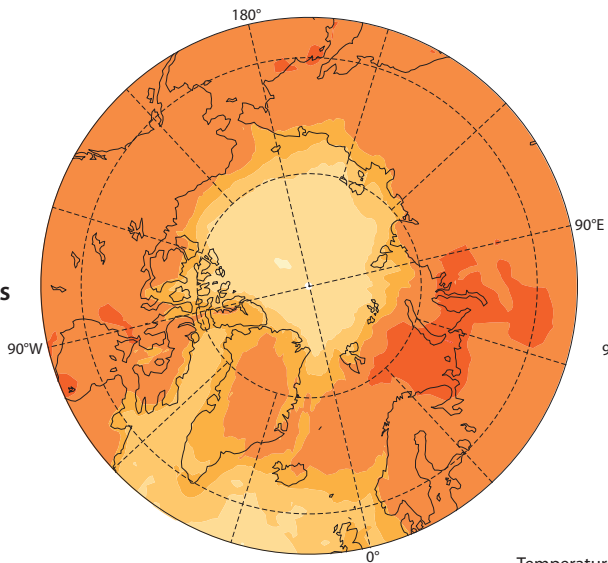

RCP4.5

Warm season
(Jun-Aug)

RCP8.5

2050s

2080s

Temperature change, °C