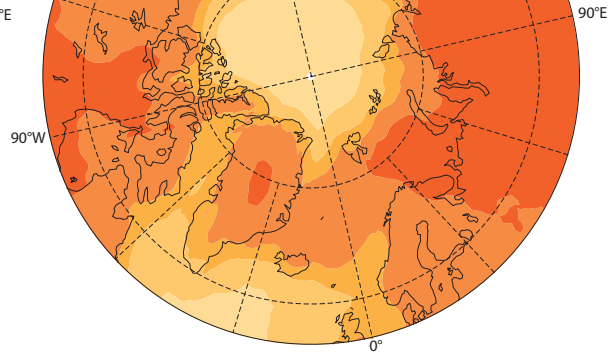

RCP4.5

Warm season
(Jun-Aug)

RCP8.5

2050s

2080s

Temperature change, °C