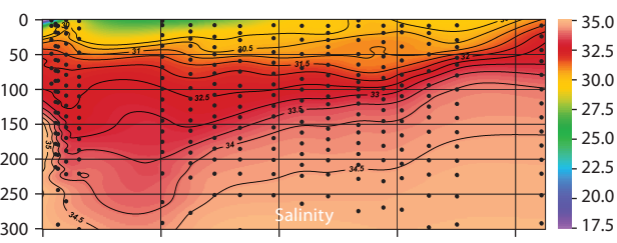

Canada Basin, August/September 2005 (red stars)

Section distance, km