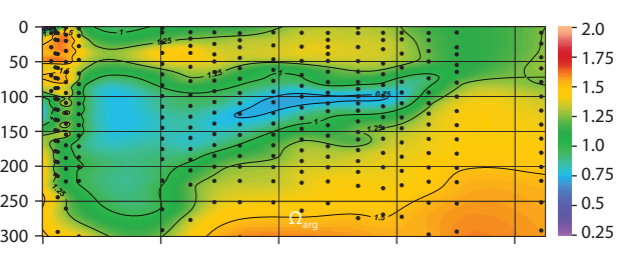

Canada Basin, August/September 2005 (red stars)

Section distance, km