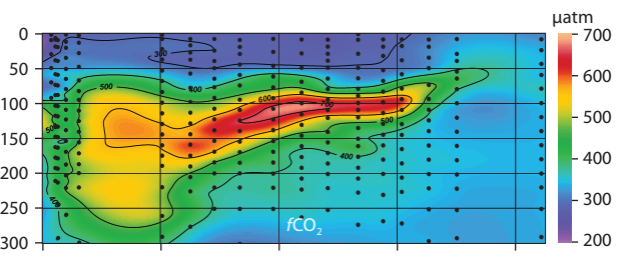

Canada Basin, August/September 2005 (red stars)

Section distance, km