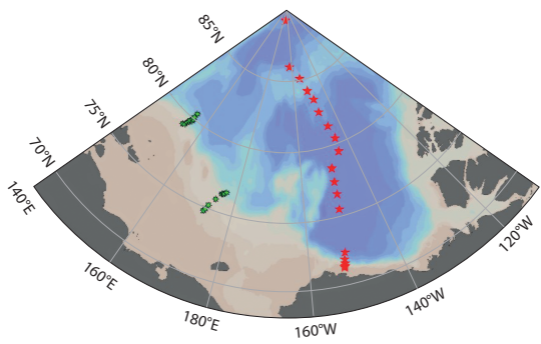

Canada Basin, August/September 2005 (red stars)

Section distance, km