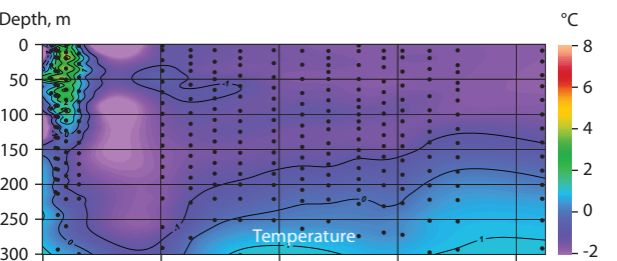

Canada Basin, August/September 2005 (red stars)

Section distance, km