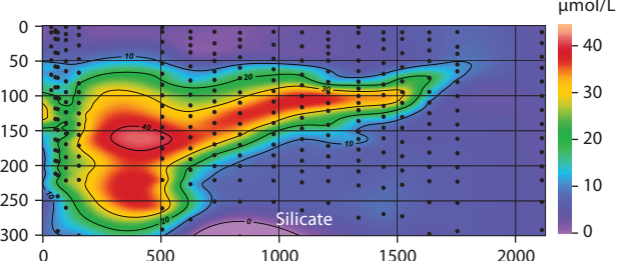

Canada Basin, August/September 2005 (red stars)

Section distance, km