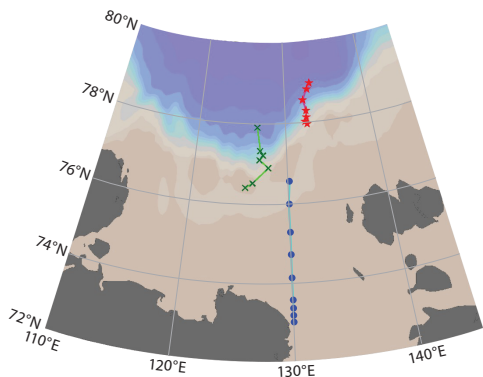

Laptev Sea shelf break, July 2014 (green stations)

Laptev Sea shelf break, September 1996 (red stations)