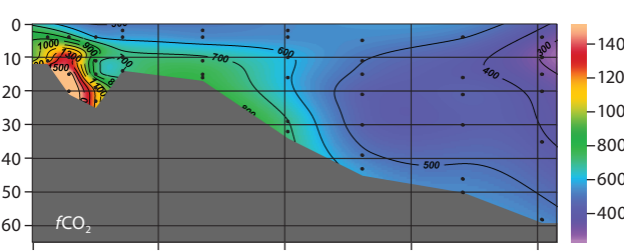

Laptev Sea, August 2008 (blue stations)

Depth, m

Section distance, km