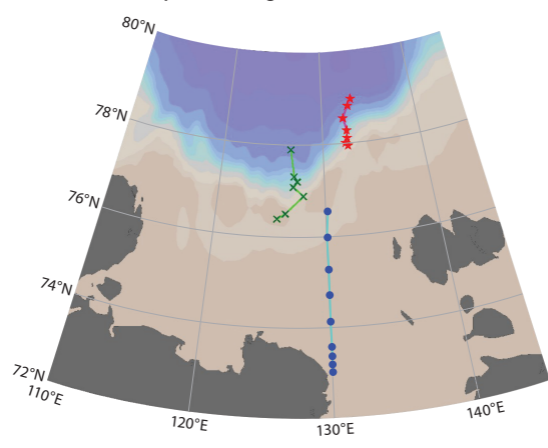

Laptev Sea, August 2008 (blue stations)

Depth, m

Section distance, km