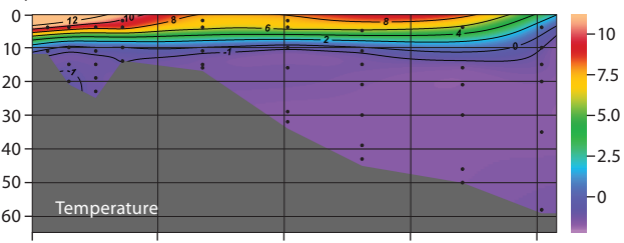

Laptev Sea, August 2008 (blue stations)

Depth, m

Section distance, km