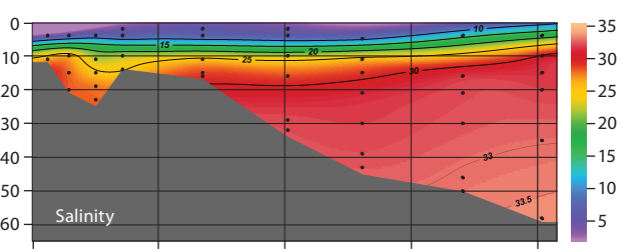

Laptev Sea, August 2008 (blue stations)

Depth, m

Section distance, km