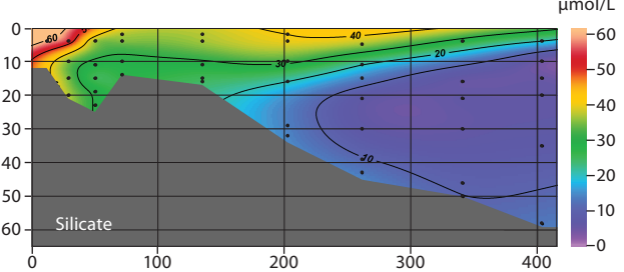

Laptev Sea, August 2008 (blue stations)

Depth, m

Section distance, km