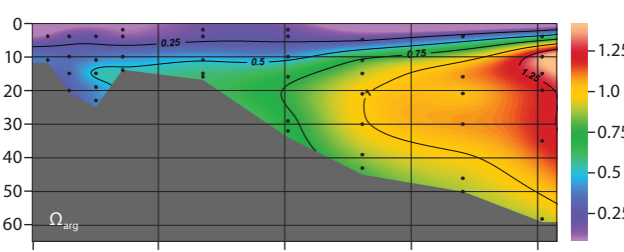

Laptev Sea, August 2008 (blue stations)

Depth, m

Section distance, km