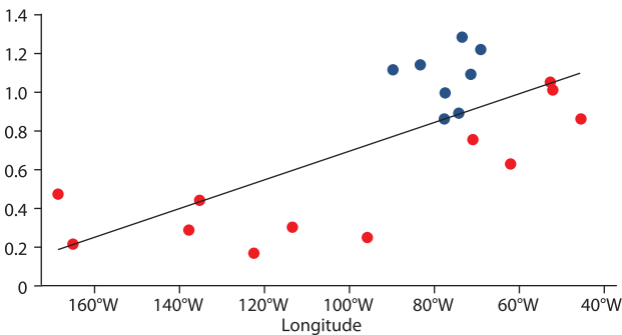

Arcsine, %ECF

● West Greenland/Canadian Arctic Archipelago/Bering Strait cruise (#1-30) (July 2005)

● Baffin Bay/Lancaster Sound cruise (September 2008)

● Canadian Archipelago samples (2005)