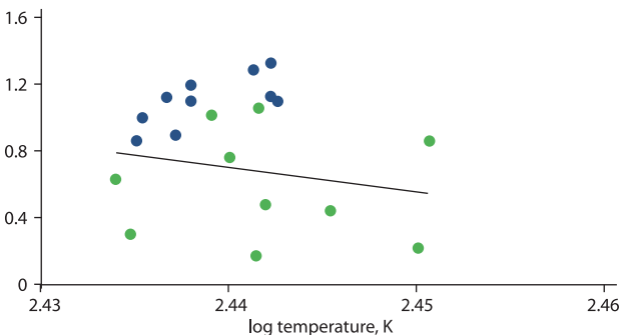

Arcsine, %ECF

● West Greenland/Canadian Arctic Archipelago/Bering Strait cruise (#1-30) (July 2005)

● Baffin Bay/Lancaster Sound cruise (September 2008)

● Canadian Archipelago samples (2005)