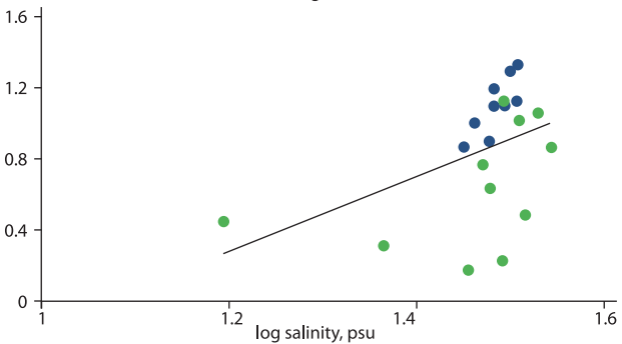

Arcsine, %ECF

● West Greenland/Canadian Arctic Archipelago/Bering Strait cruise (#1-30) (July 2005)

● Baffin Bay/Lancaster Sound cruise (September 2008)

● Canadian Archipelago samples (2005)