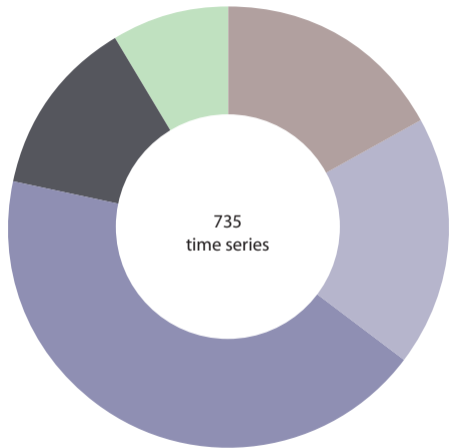

Time-series starting before 2000

Time-series starting 2000 or later

Mussels Marine fish Marine mammals Seabirds Freshwater fish