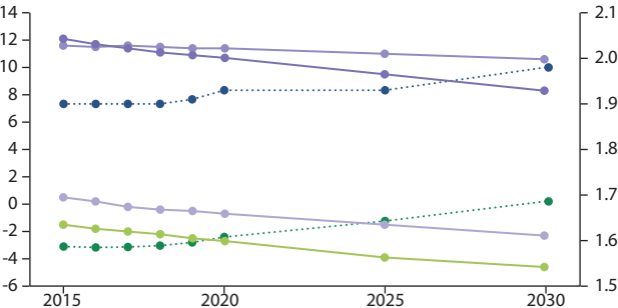

Birth/death rate and rate of natural increase per 1000 population

Total fertility rate per 1000 population

Birth rate\_C  
Mortality rate\_C  
Rate of natural increase\_C  
Rate of natural increase\_RF

Total fertility rate\_C  
Total fertility rate\_RF